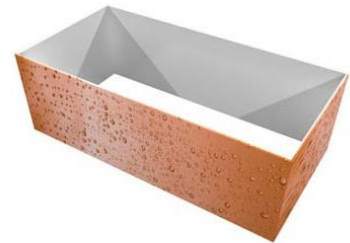

Life Fitness custom photography can be combined with your message to customize a look for a difficult area.

Install onto any ceiling Height

- Truss Ceilings
- Drop Ceilings
- Open Ceilings

These products are made with durable light weight cloth specifically produced to stretch across the structure.

Contact Taylor Visual Group for an Estimate

Please email info@taylorvisualgroup.com for pricing

TAPERED THREE SIDED

10'w x 4'h
12'w x 4'h
16'w x 5'h
20'w x 5'h

CONVEX THREE SIDED

8'9"w x 3'h
8'9"w x 4'h
12'w x 4'h
20'w x 5'h

PINWHEEL

8'9"w x 3'h
8'9"w x 4'h
12'w x 4'h
16'w x 4'h
20'w x 4'h

RECTANGLE

12'l x 6'w x 4'h
16'l x 8'w x 5'h
20'l x 10'w x 5'h

FOOTBALL

12'l x 4'h
15'l x 4'h
20'l x 5'h

FOUR SIDED PYRAMID

10'w x 5'h
12'w x 6'h
16'w x 8'h
20'w x 10'h

Ceiling Graphics Pg 3 of 3

Light Weight Hanging Structures

When you are ready to draw serious attention to your club, look to the skies with our beautiful, quick locking hanging structures.

With dozens of shapes to choose from and infinite design possibilities, hanging structures are the quickest, easiest, and best looking way to set yourself apart.