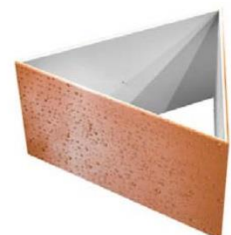

TAPERED RING

- 8' diam. x 3'h
- 10'9" diam. x 4'h
- 12' diam. x 4'h
- 14' diam. x 4'h
- 16' diam. x 4'h
- 18' diam. x 4'h
- 20' diam. x 4'h

FOUR SIDED

- 8'w x 3'h
- 8'10"w x 4'h
- 12'w x 4'h
- 14'w x 4'h
- 16'w x 4'h
- 18'w x 4'h
- 20'w x 4'h

FOUR SIDED

- 10'w x 4'h
- 12'w x 4'h
- 16'w x 5'h
- 20'w x 5'h

CONCAVE FOUR SIDED

- 8'10"w x 3'h
- 8'10"w x 4'h
- 12'w x 4'h
- 14'w x 4'h
- 16'w x 4'h
- 18'w x 4'h
- 20'w x 4'h

THREE SIDED

- 6'w x 3'h
- 10'9"w x 4'h
- 12'w x 4'h
- 14'w x 4'h
- 16'w x 4'h
- 18'w x 4'h
- 20'w x 4'h

Ceiling Graphics Pg 2 of 3

Light Weight Hanging Structures

When you are ready to draw serious attention to your club, look to the skies with our beautiful, quick locking hanging structures.

With dozens of shapes to choose from and infinite design possibilities, hanging structures are the quickest, easiest, and best looking way to set yourself apart.

Call out areas with graphic shapes that allow members to see messaging from all angles.

- Quick to set up
- Easy to store and ship
- Several shapes to choose from
- Collapses to a fraction of its size
- Has been engineer certified
- structural engineer certificate available upon request