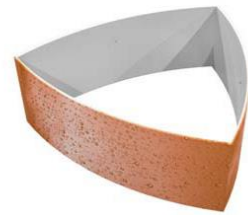

Life Fitness custom photography can be combined with your message to customize a look for a difficult area.

Install onto any ceiling Height

- Truss Ceilings
- Drop Ceilings
- Open Ceilings

These products are made with durable light weight cloth specifically produced to stretch across the structure.

Contact Taylor Visual Group for an Estimate

Please email info@taylorvisualgroup.com for pricing

TAPERED THREE SIDED

10'w x 4'h
12'w x 4'h
16'w x 5'h
20'w x 5'h

CONVEX THREE SIDED

8'9"w x 3'h
8'9"w x 4'h
12'w x 4'h
20'w x 5'h

PINWHEEL

8'9"w x 3'h
8'9"w x 4'h
12'w x 4'h
16'w x 4'h
20'w x 4'h

RECTANGLE

12'l x 6'w x 4'h
16'l x 8'w x 5'h
20'l x 10'w x 5'h

FOOTBALL

12'l x 4'h
15'l x 4'h
20'l x 5'h

FOUR SIDED PYRAMID

10'w x 5'h
12'w x 6'h
16'w x 8'h
20'w x 10'h