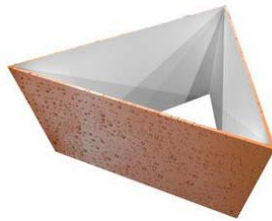

Life Fitness custom photography can be combined with your message to customize a look for a difficult area.

Install onto any ceiling Height

- Truss Ceilings
- Drop Ceilings
- Open Ceilings

These products are made with durable light weight cloth specifically produced to stretch across the structure.

Contact Taylor Visual Group for an Estimate

Please email info@taylorvisualgroup.com for pricing

TAPERED THREE SIDED

10'w x 4'h
12'w x 4'h
16'w x 5'h
20'w x 5'h

CONVEX THREE SIDED

8'9"w x 3'h
8'9"w x 4'h
12'w x 4'h
20'w x 5'h